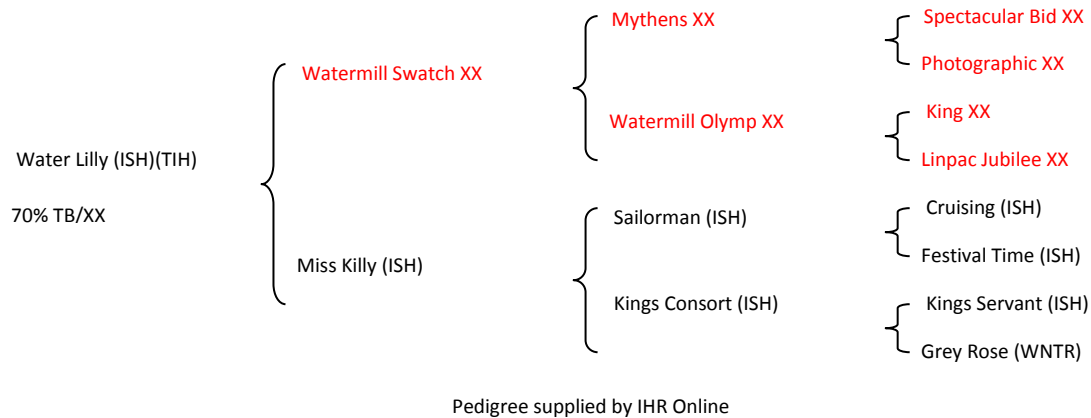

7. WATER LILLY – 2014 FILLY – PROPERTY OF RUTH & RAY FENNEL (FOR SALE)

1st Dam

MISS KILLY (2006)

First foal born in 2014

2nd Dam

KINGS CONSORT (1992) – CNC1*EV with Majella Gray (IRL)

Miss Killy (As above)

Sailors Consort (2008 M by Sailorman) 1.10m SJ with Philip Dagg (IRL)

3rd Dam

GREY ROSE (1986) –1m SJ with Nicola Hayden (IRL)

Kings Consort (As above)

Arnie Dancer (1997 G by Crosstown Dancer) CNC1*EV & 1.10m SJ with Nicola Griffith (IRL)

Eirona May (2000 M by Lester Lad) Sportsman Leagues EV & 1.10m SJ with Nicola Griffith (IRL)

Rex Brigade (2002 G by Clover Brigade) E1100 EV & 1mSJ with Nicola Griffith (IRL)