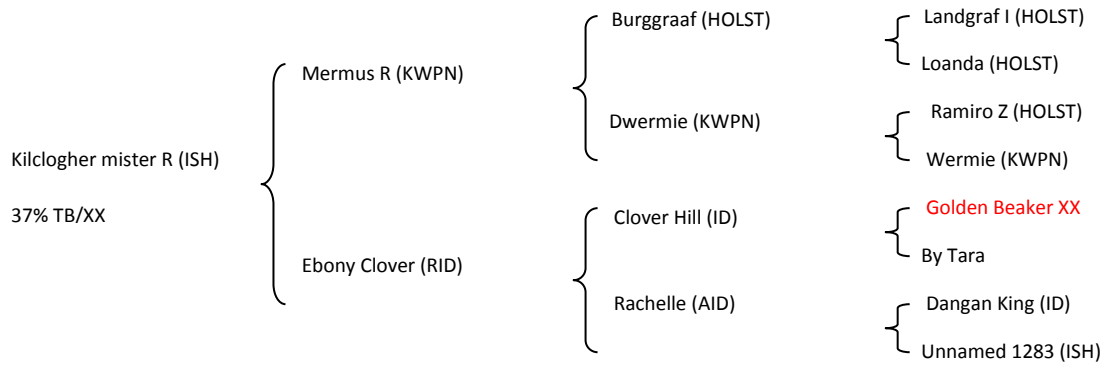

4. KILCLOGHER MISTER R – 2014 GELDING – PROPERTY OF NORA BROWNE

Pedigree supplied by IHR Online

1st Dam

EBONY CLOVER (1995)

Close Up (1999 M by Regal Sting XX) 1.20m SJ with Julia Kennedy (IRL)

2nd Dam

RACHELLE (1984)

Inion Grey Macha (1993 M by Grey Macha)

Laurelview Dancer (2000 ST by Crosstown Dancer) Approved stallion in ISH & ID Studbooks

Ebony Clover (As above)

3rd Dam

UNNAMED 1283 (1970)

Rachelle (As above)