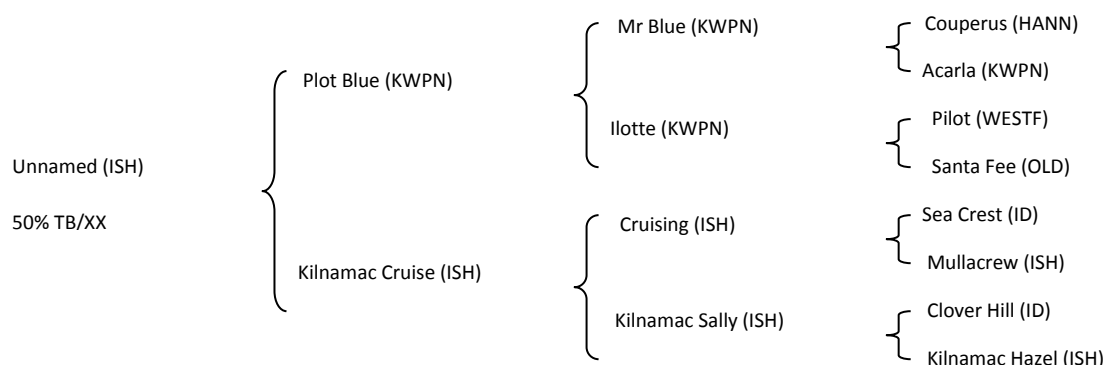

21. UNNAMED – COLT BORN 10TH JUNE 2017 – PROPERTY OF JAMES RYAN

1st Dam

Pedigree supplied by IHR Online

KILNAMAC CRUISE(2007)

Lissyegan Rory (2011 G by Lux Z) 1.20m with Damien Griffin (IRL), CNC1* EV with Dan Jocelyn (NZL)

2nd Dam

KILNAMAC SALLY (1996)

ELECTRIC CRUISE (2001 G by Cruising) **CCI4* EV** with Joseph Murphy (IRL). 14th London **Olympic Games** 2012.

Kilnamac Sue (2005 M by Cruising)

Electric Lux (2010 M by Lux Z) **CIC1* EV** with John Paul Sheffield (GBR)

Kilnamac Cruise (As above)

Cruising In Clone (2008 S by Cruising) **1.35m SJ** with Peter Moloney (IRL) & Paddy O'Donnell (IRL)

Tax Break (2011 G by Cobra) **BE100 EV** with Suzanne Hagan (IRL)

3rd Dam

KILNAMAC HAZEL (1985)

Kilnamac Sally (As Above)

Kilnamac Holly (1998 M by Cruising)

INSTANT KARMA (2003 M by Courage II) **1.60m SJ** with Paul O'Shea (IRL)

Kilnamac Lux (2004 M by Lux Z) 1.10m SJ with Joanne & Amy Dillon (IRL)

MGH Coco (2008 M by Chacoa) **BE100 EV** with Jessica Rutter (GBR)

MHG Kings Street (2009 G by Kings Master) **CNC2* EV** with Padraig McCarthy (IRL)

Ricardo Zeligious (2004 G by Ricardo Z) 1.10m SJ with John Mulvey (IRL)