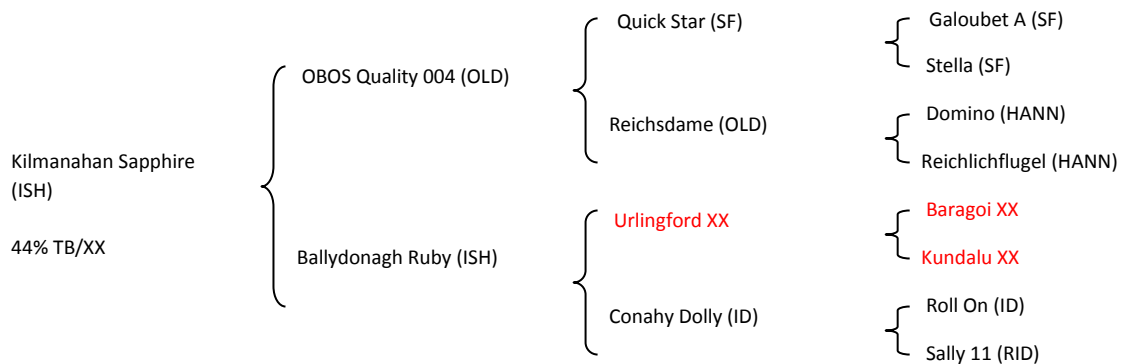

9. KILMANAHAN SAPPHIRE - FILLY BORN 25TH APRIL 2017- PROPERTY OF PASCHAL CONNOLLY

Pedigree supplied by IHR Online

1st Dam

BALLYDONAGH RUBY (1996)

Fairmont Twice Shy (2001 G by Pairc Na Clocha) CIC1* EV with Pasca Nicholson (GBR)

BEFORE TIME (2003 G by Quiletto) **CIC3* EV** with William Fox - Pitt (GBR)

Kilmanahan Diamond (2007 G by Colin Diamond) **1.30m SJ** with M Poskitt (GBR)

Kilmanahan Jamaica Ruby (2005 G by Mr Clover) BE100 EV with Sarah Maple (GBR)

2nd Dam

CONAHY DOLLY (1986)

Kilmanahan Ruby Diamond (As Above)

3rd Dam

SALLY 11 (1975)

Conahy Dolly (As above)

Lis An Atha (1993 G by Urlingford XX) CNC1* EV with Fergal O'Neill (IRL)