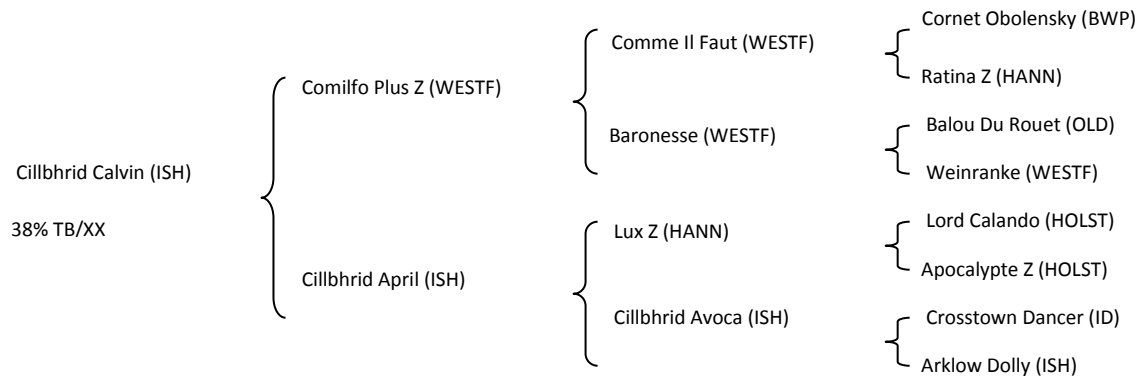

**22. CILLBHRID CALVIN – COLT BORN 27TH MARCH 2017 – PROPERTY OF GERALDINE POWER
(FOR SALE)**

Pedigree supplied by IHR Online

1st Dam

CILLBHRID APRIL (2009) 1.20m SJ with Paddy O'Donnell (IRL)

First foal born in 2013

2nd Dam

CILLBHRID AVOCA (1998)

Cillbhrid April (As above)

3rd ARKLOW DOLLY (1994)

Cillbhrid Avoca (As above)

BASKIN T BEAR (2000 G by Flagmount Diamond) 1.50m SJ with Antonis Petris (GRE)

CILLBHRID LUMINOSS (2007 G by Lux Z) 1.40m SJ with Jamie Wingrove (GBR)