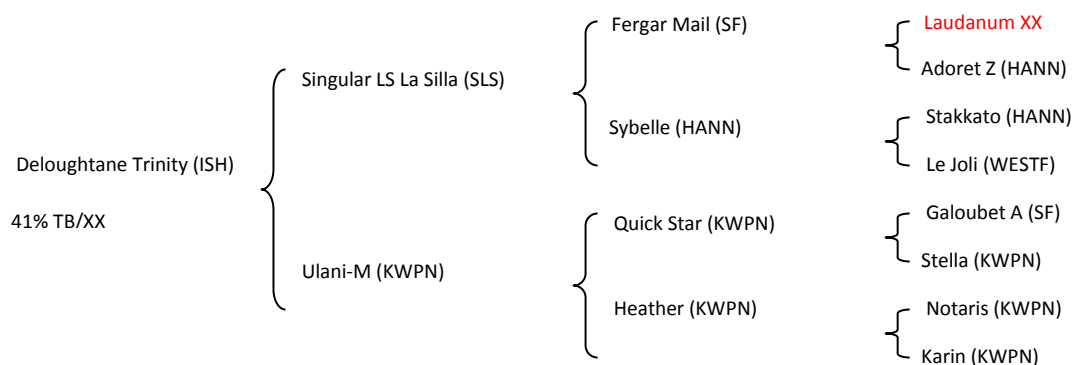

15. DELOUGHTANE TRINITY – FILLY BORN 12TH MAY 2017 – PROPERTY OF JOHN WALSH

Pedigree supplied by IHR Online

1st Dam

ULANI-M (2001) **1m30 SJ** NED

Standing Ovation (2004 G by Jupilot) **1m30 SJ** with Lorquet Jean-Jacques (BEL)

2nd Dam

HEATHER (1989)

Neather M (1995 M by Cantus)

VINITY M (2002 M by Baloubet Du Rouet) **1m40 SJ** with Jaime Ostos Alcalá (ESP)

ZHIN CHIN (2004 S by Chin Chin) **1m40 SJ** with Annie Frivold (SWE)

CEATHER (2007 M by Quasimodo) **1m50 SJ** with Alberto Marquez Galobardes (ESP)

Retina M (1998 M by Cash)

NARCISSIST FBH (2007 G by Numero Uno) **1m45 SJ** with Abdullah Mohd Al Marri (UAE)

Tanagra-M (2000 M by Quick Star)

BANAGRO (2006 S by Cardento) **1m40 SJ** with Priscilla Klink (NED). Licenced stallion AES

Irrington VDL (2013 S by Dallas VDL) licensed stallion KWPN

Ulani-M (As above)

Veather (2002 M by Quick Star) **1m30 SJ** NED

3rd Dam

KARIN (1969) 1m10 SJ NED

OBST (1973 G by Vesins XX) **PSG DR** NED

Heather (As above)