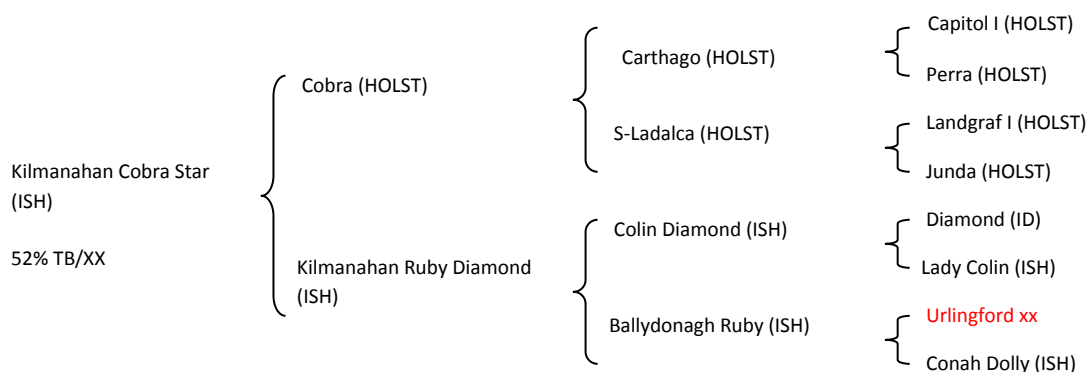

16. KILMANAHAN COBRA STAR – FILLY BORN 25TH APRIL 2017 – PROPERTY OF PASCHAL & NOREEN CONNOLLY (*FOR SALE*)

Pedigree supplied by IHR Online

1st Dam

KILNAMAHAN RUBY DIAMOND (2010)

First foal born in 2016

2nd Dam

BALLYDONAGH RUBY (1996)

Fairmont Twice Shy (2001 G by Pairc Na Clocha) CIC1* EV with Pasca Nicholson (GBR)

BEFORE TIME (2003 G by Quiletto) **CIC3* EV** with William Fox - Pitt (GBR)

Kilmanahan Diamond (2007 G by Colin Diamond) **1.30m SJ** with M Poskitt (GBR)

Kilmanahan Jamaica Ruby (2005 G by Mr Clover) BE100 EV with Sarah Maple (GBR)

3rd Dam

CONAHY DOLLY (1986)

Kilmanahan Ruby Diamond (As Above)