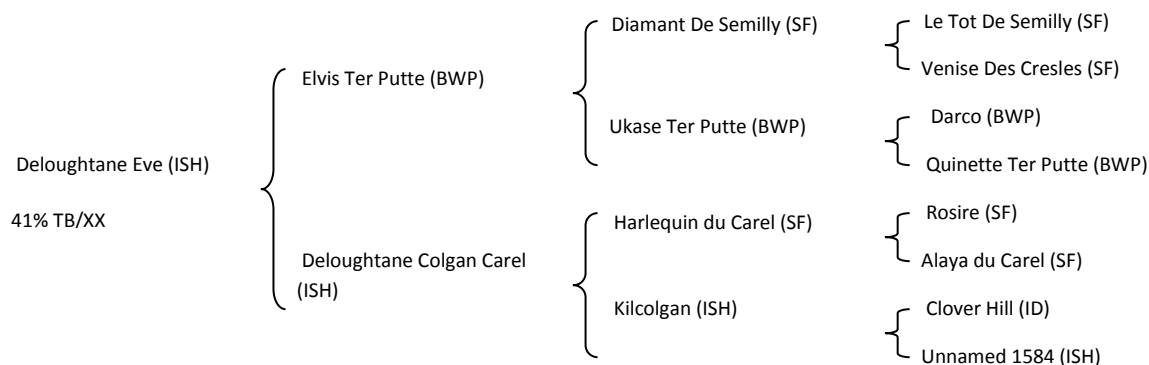

Rex Brigade (2002 G by Clover Brigade) E1100 EV & 1mSJ with Nicola Griffith (IRL)

8. DELOUGHTANE EVE – FILLY BORN 16TH MAY 2017 – PROPERTY OF JOHN WALSH (FOR SALE)

Pedigree supplied by IHR Online

1st Dam