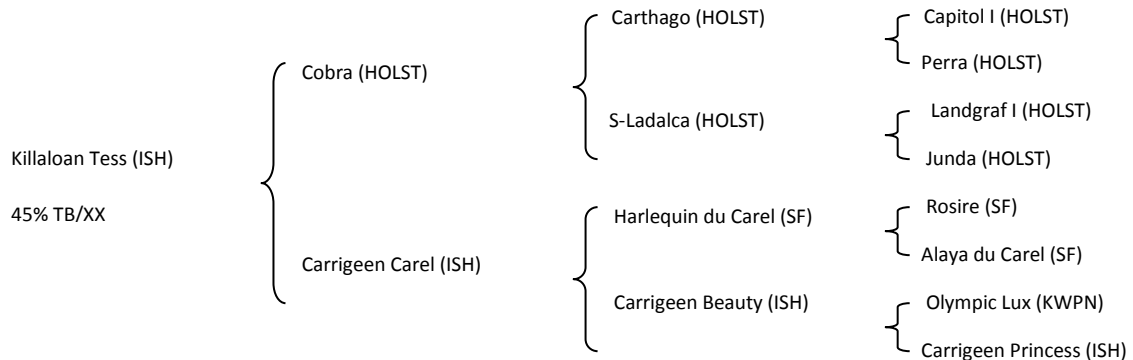

1. KILLALOAN TESS – 2014 FILLY – PROPERTY OF RUTH & RAY FENNEL (FOR SALE)

Pedigree supplied by IHR Online

1st Dam

CARRIGEEN CAREL (2005)

Carrigeen Clover (2009 G by Moores Clover) 1.10m SJ with James Connors Smyth (IRL)

Carrigeen Moores (2010 G by Moores Clover) 1.10m SJ with Katie Power (IRL)

Carrigeen Harvest (2011 G by Ars Vivendi) CNC1* EV with Lorna Young (GBR)

Killaloan Cobra Carel (2013 G by Cobra) 1.10m SJ with Richard Hourigan (IRL)

2nd Dam

CARRIGEEN BEAUTY (2002) - 1.20m SJ with Tom Foley (IRL)

Carrigeen Carel (As above)

3rd Dam

CARRIGEEN PRINCESS (1996) –1.20m SJ with Michael Buckley (IRL)

Carrigeen Beauty (2002 M by Olympic Lux) (As above)

Cruise Du Carel (2003 M by Harlequin du Carel) 1.30m SJ with Alex Buller (IRL), Darragh McCarthy (IRL) & Michael Whyte (IRL).

Carrigeen Mos (2005 G by Warrenstown You Two) 1.20m SJ with David Nelson (IRL)

LVS Buzz Lightyear (2008 G by Harlequin du Carel) EI100 EV with Pat Sheahan (IRL)