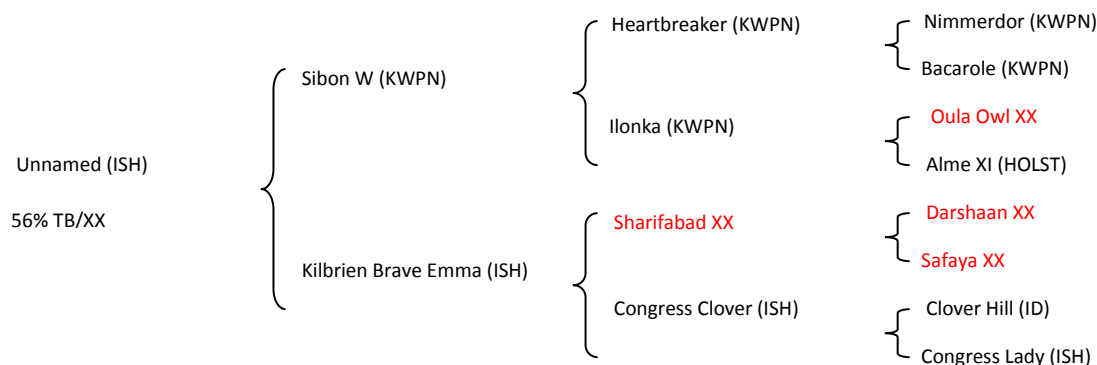

4th Dam

FIANNA GIRL (1982)

Culbeg (As Above)

NEWMARKET GIRL (1994 M by Furisto) **1.50m SJ** with Sarah Kate Quinlivan (IRL)

Ronnocos TK (1996 G by Furisto) **1.35m SJ** with Maurice O'Connor (IRL)

6. UNNAMED – 2014 FILLY - PROPERTY OF MR. JAMES HICKEY (FOR SALE)