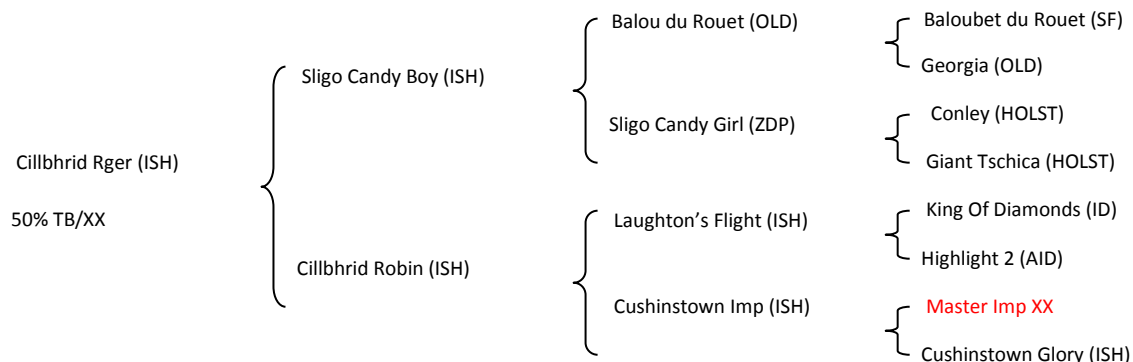

20. CILLBHRID ROGER – COLT BORN 2ND JUNE 2017 – PROPERTY OF GERALDINE POWER
(FOR SALE)

1st Dam

CILLBHRID ROBIN (2009)

First foal born in 2013

2nd Dam

CUSHINSTOWN IMP (2000)

Cillbhrid Robin (As above)

Cillbhrid Oscar (2011 G by Ars Vivendi) EI100 with Fraser Duffy (IRL)

3rd Dam

CUSHINSTOWN GLORY (1983)

Titans Sky (1989 M by Sky Boy XX)

NC Clover (1998 S by Clover Hill) **1.30m SJ** with Louise Slevin (IRL)

Dunahall Diamond (1991 M by Diamond Rock)

Kilmichael (1999 G by Cruising) **1.30m SJ** with Michael Kelly (IRL)

Butterfly Hill (2002 G by Cruising) 1.20m SJ with Morgan Byrne (IRL)

INTERPRETER (2005 G by Cruising) **1.40m SJ** with James Hogg (IRL)

Indicator (2006 G by Cruising) 1.20m SJ with James Hogg (IRL)

MASTER BALLINTESKIN (1994 G by Master Imp XX) **1.40m SJ** with Eddie Moloney (IRL)

Mega Imp Act (1998 G by Master Imp XX) Pre-Novice EV with Kylie Roddy (GBR)

Westwinds Knight rider (2008 G by Cult Hero XX) CNC1* with Sarah Ennis (IRL)