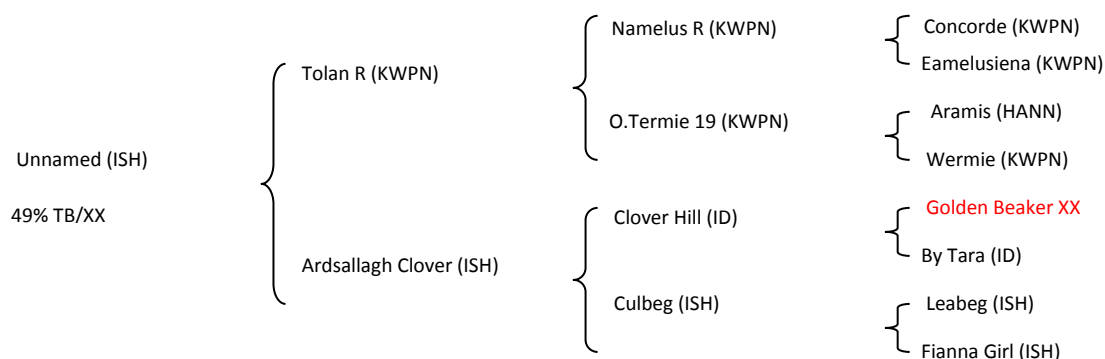

Bay Coffey Cavalier (1998 M by Cavalier Royale)

BROOKFIELD QUALITY (2009 G by OBOS Quality 004) CIC2* EV with Kevin Mcnab (AUS)

3. UNNAMED 2014 FILLY – PROPERTY OF MR. JOHN WALSH (FOR SALE)

Pedigree supplied by IHR Online