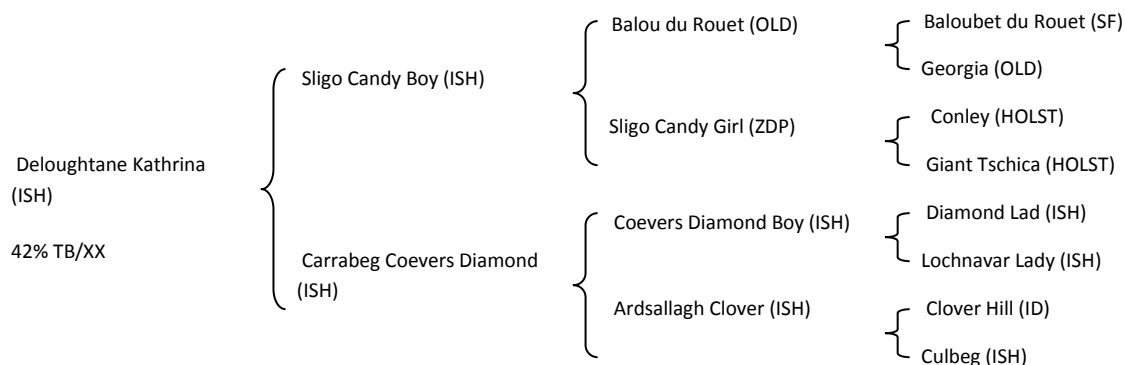

Inion Grey Macha (1993 M by Grey Macha)

Laurelview Dancer (2000 ST by Crosstown Dancer) Approved stallion in ISH & ID Studbooks

Ebony Clover (As above)

3rd Dam

UNNAMED 1283 (1970)

Rachelle (As above)

5. DELOUGHTANE KATHRINA – 2014 FILLY – PROPERTY OF NIAMH CREAGH