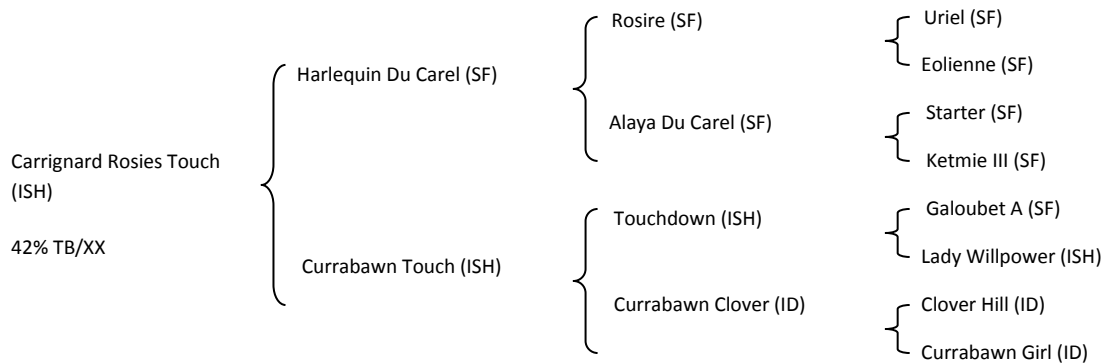

11. CARRIGNARD ROSIES TOUCH – FILLY BORN 28TH APRIL 2017 – PROPERTY OF ELEANOR WIDGER (FOR SALE)

Pedigree supplied by IHR Online

1st Dam

CURRABAWN TOUCH (2004)

Currabawn French Touch (2009 M by French Buffet XX) 1m SJ with John Reid (IRL)

2nd Dam

CURRABAWN CLOVER (1990)

Salluclover (1994 G by Salluceva XX) 1.20m SJ with Lisa Rosbotham (IRL).

CURRABAWN CHAMP (1995 G by Salluceva XX) **CIC2* EV** with Julien Scheld (GER)

Currabawn Shauna (2000 M by Indoctro)

Mr Kansas (2004 G by VDL Arkansas) 1.25m SJ with Jonas Vervoort (BEL)

Influx (2005 G by Lux Z) 1.20m SJ with Wilma Rowell (SWE)

Lugh Na Tara (2006 G by Lux Z) **1.30m SJ** with Peter Leonard (IRL)

Lackamore Storm (2011 G by Kroongraaf) **1.30m SJ** with Darragh Ryan (IRL)

Currabawn De Lux (ISH) (2001 M by Lux Z)

Carnoneybridge Sister Kate (2005 M by Courage II) **1.30m SJ** with Simon Scott (IRL)

Acrolux (2006 M by VDL Arkansas) 1.20m SJ with Stephen Egan (IRL)

Legaland Courage Z (2007 M by Courage II) 1.20m SJ with Catherine Thornton (IRL)

Dunlever Clover Touch (2002 G by Touchdown) **Medium DR** with Andrea O'Brien (IRL)

Currabawn Touch (As above)

3rd Dam; CURRABAWN GIRL (1972)

Currabawn Clover (As above)