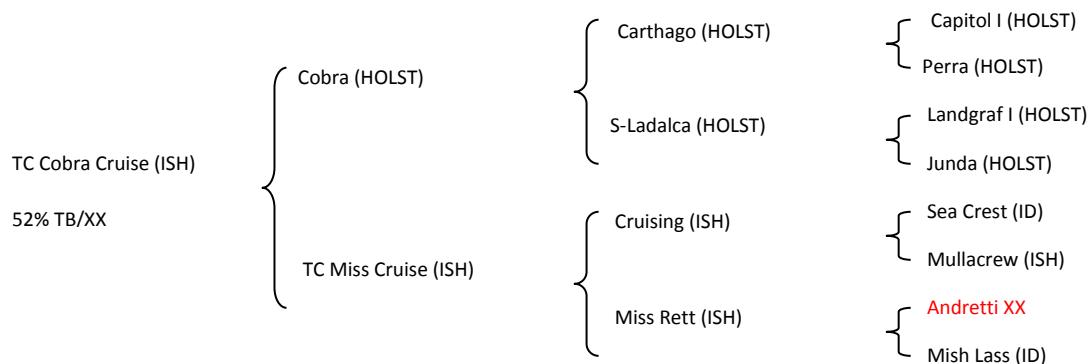

**14. TC COBRA CRUISE – FILLY BORN 9TH APRIL 2017 – PROPERTY OF TOM & DEIRDRE CLANCY
(FOR SALE)**

1st Dam

Pedigree supplied by IHR Online

TC MISS CRUISE (2007)

UC Cruisegraaf (2011 S by Kroongraaf) 1.20m SJ with Eric Glynn (IRL)

2nd Dam

MISS RETT (1990)

Field (1995 G. by Colourfield XX) **1.30m SJ** Italy.

Miss Amber II (1996 M by Colourfield XX) 1.10m SJ with Shane Breen (IRL) & Joanne Callwood (GBR)

Gurtacru Lady (1999 M by Cult Hero XX) 1.10m SJ with Paula Coffey (IRL)

Ballyvoile (2001 G by Clover Brigade) 1.10m SJ with Laura Nina Aschwanden (SUI)

Decies Spec (2003 G by Bonmahon Decies) 1.10m SJ with Darryl Walker (IRL)

Mystic Dance (2004 M by Master Imp XX) 1.20m SJ with Francis Connors (IRL)

TC Miss Cruise (As above)

3rd Dam

MISH LASS (1979)

BLUEBIRD (1985 M by Spectrach XX) **1.60m SJ** with John Popely (GBR). **1st Nations Cup CSIO Drammen 1996 & 1st Nations Cup CSIO Aachen 1994.**

Miss Rett (As above)