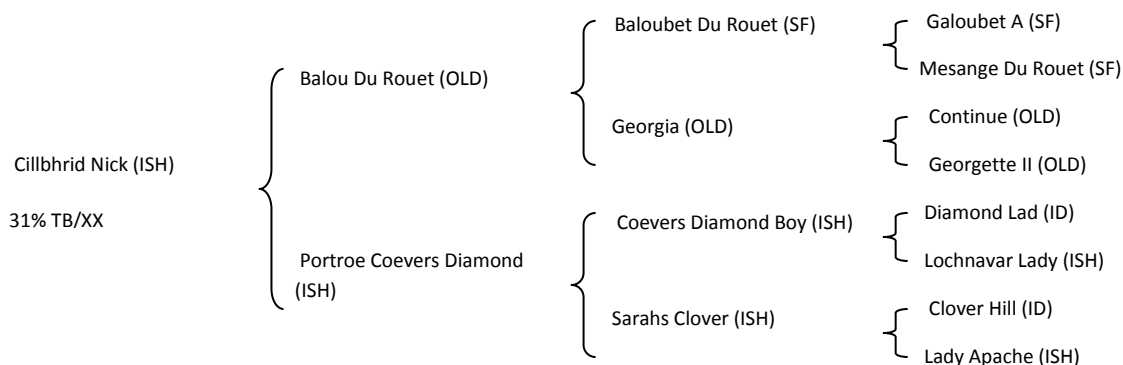

17. CILLBHRID NICK – COLT BORN 3RD JULY 2017 – PROPERTY OF GERALDINE POWER
(FOR SALE)

Pedigree supplied by IHR Online

1st Dam

PORTROE COEVERS DIAMOND (2005)

Arcadian Imp (2009 G by Master Imp XX) BE100 EV with Charlotte Bacon (GBR)

2nd Dam

SARAHS CLOVER (1990)

SARAHS SPARKY E (1997 G by Coevers Diamond Boy) **1.50M SJ** with Brendan Ryan (IRL)

Sparkys Sister (1998 M by Coevers Diamond Boy)

Trenchtown Rock (2008 M by HHS Br Charlton) 1.20m SJ with Mark Duffy (IRL)

Limestone Caeser (2011 G by Iroko) 1.10m SJ with Joanne McGuire (IRL)

Aille Fairfield (1999 M by Harlequin du Carel) 1.20m SJ with William Gerard Leahy (IRL)

COEVERS DIAMOND CLOVER (2004 G by Coevers Diamond Boy) **CIC2* EV** with Marianne Knipe (GBR)

Portroe Coevers Diamond (As above)

Killoran Spark (2006 M by Coevers Diamond Boy) 1.10m SJ with Glenn Mccullough (IRL)

3rd Dam

LADY APACHE (1979)

Sarahs Clover (As above)

Ann Brook Lass (1992 M by Clover Hill)

BOLEYBAWN PRINCE (2004 G by Colin Diamond) **CCIO3* EV** with Dirk Schrade(GER)

Clare Hill (1993 G by Clover Hill) 1.20m with Silvan Schneider (SUI)

Herriot (1996 G by Coevers Diamond Boy) 1.10m with Joan Greene (IRL)