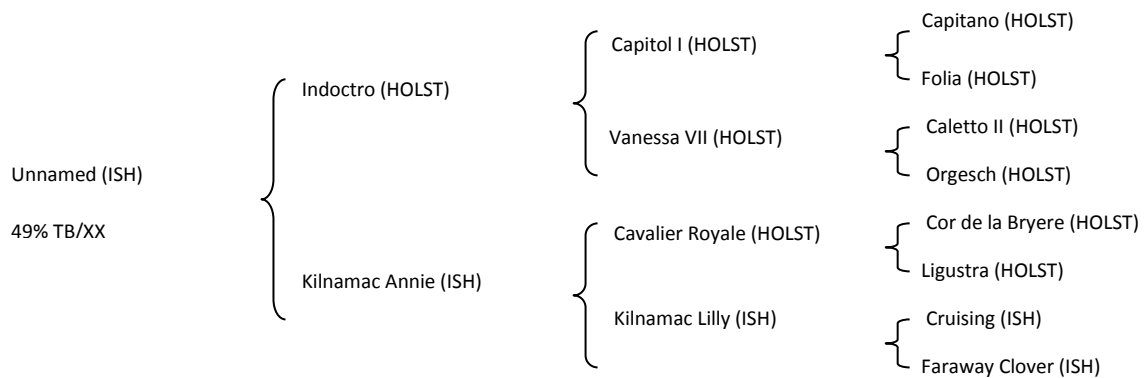

18. UNNAMED – COLT BORN 10TH JUNE 2017 – PROPERTY OF JAMES RYAN (FOR SALE)

Pedigree supplied by IHR Online

1st Dam

KILNAMAC ANNIE (2011)

First foal born in 2015

2nd Dam

KILNAMAC LILLY (2003)

Kilnamac Annie (As above)

3rd Dam

FARAWAY CLOVER (1994)

Night Clover (1999 M by Ghareeb xx) 1.10m SJ with Nikki Cullen (IRL).

Carnival Cruising (2002 G by Cruising) 1.20m SJ with Mark Byrne (IRL)

Kilnamac Lilly (As above)

Ballynahia Cruise (2005 M by Cruising)

Cruise Mor (2011 by Furisto's Diamond) **1.30m SJ** with Helen Byrne (IRL)

Miss Clover Quality (2009 M by OBOS Quality 004) 1.10m SJ with Mary McShane (IRL)